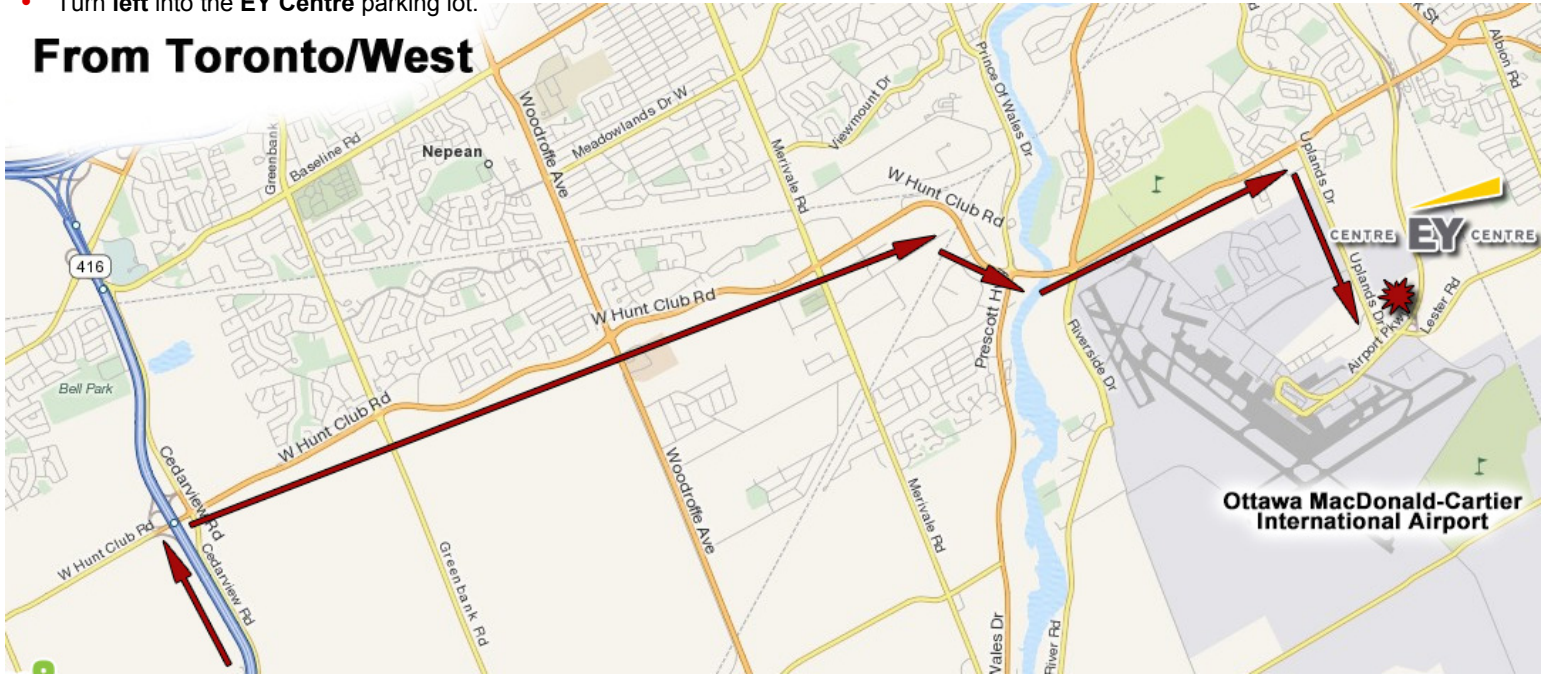

If you're travelling from Toronto, or the west...

- Take **Highway 416** (North) from Highway 401
- Take the **West Hunt Club Road** exit from Highway 416
- Turn **right** onto **Hunt Club Road**
- Follow **Hunt Club Road** approximately **15 km** (crossing Greenbank Road, Woodroffe Avenue, Merivale Road, Prince of Wales Drive, the Rideau River, and Riverside Drive)
- Turn **right** onto **Uplands Drive**
- Continue approximately **2 km**
- Turn **left** into the **EY Centre** parking lot.

From Toronto/West

If you're travelling from Montreal, or the east...

- From **Highway 417 West**, take the **Anderson Road** exit
- Turn **left** onto **Anderson Road** (south), continue about **1 km**
- Turn **right** onto **Leitrim Road**
- Continue approximately **6 kms** (crossing Ramseyville Road & Hawthorne Road)
- Turn **right** onto **Bank Street**, continue approximately **2 kms**
- Turn **left** onto **Lester Road**, continue approximately **3 kms**
- Stay straight, **Lester Road** becomes **Uplands Drive**
- **Follow signs** for the **EY Centre**, which will be *immediately on your right*.