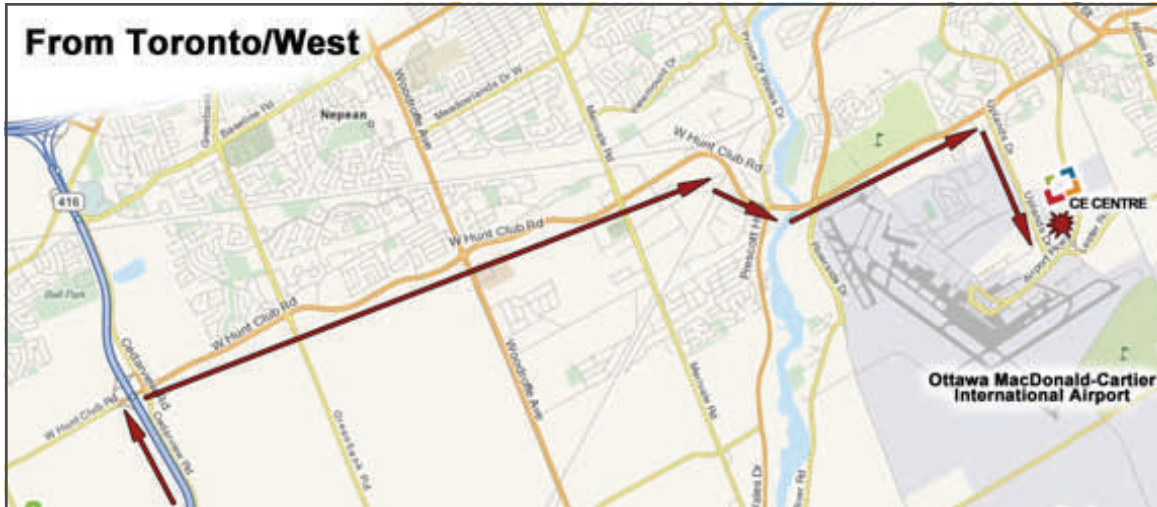

# How to Get to...

## If you're travelling from Toronto or the west...

- Take Highway 416 (North) from Highway 401
- Take the **West Hunt Club Road** exit from Highway 416
- Turn **right** onto **Hunt Club Road**
- Follow **Hunt Club Road** approximately **15 km** (crossing Greenbank Rd, Woodroffe Ave, Merivale Rd, Prince of Wales Dr, the Rideau River, and Riverside Dr)
- Turn **right** onto **Uplands Drive**
- Continue approximately **2 km**
- Turn **left** into the **Capital Exhibition Centre** parking lot.

## If you're travelling from Montreal or the east...

- From **Highway 417 West**, take the **Anderson Road** exit
- Turn **left** onto **Anderson Road** (south), continue about **1 km**
- Turn **right** onto **Leitrim Road**
- Continue approximately **6 kms** (crossing Ramseyville Rd and Hawthorne Rd)
- Turn **right** onto **Bank Street**, continue approximately **2 kms**
- Turn **left** onto **Lester Road**, continue approximately **3 kms**
- Stay straight, **Lester Road** becomes **Uplands Drive**
- Follow signs for the **Ottawa Capital Exhibition Centre**, which will be *immediately on your right*.