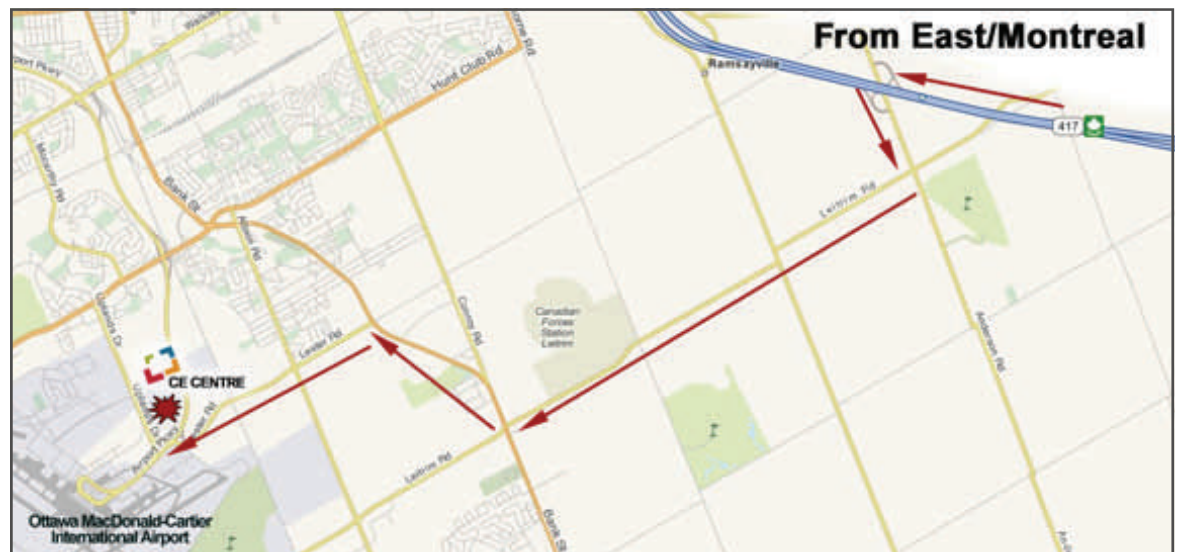

## If you're travelling from Toronto or the west...

- Take Highway 416 (North) from Highway 401
- Take the **West Hunt Club Road** exit from Highway 416
- Turn **right** onto **Hunt Club Road**
- Follow **Hunt Club Road** approximately **15 km** (crossing Greenbank Rd, Woodroffe Ave, Merivale Rd, Prince of Wales Dr, the Rideau River, and Riverside Dr)
- Turn **right** onto **Uplands Drive**
- Continue approximately **2 km**
- Turn **left** into the **Capital Exhibition Centre** parking lot.

## If you're travelling from Montreal or the east...

- From **Highway 417 West**, take the **Anderson Road** exit
- Turn **left** onto **Anderson Road** (south), continue about **1 km**
- Turn **right** onto **Leitrim Road**
- Continue approximately **6 kms** (crossing Ramseyville Rd and Hawthorne Rd)
- Turn **right** onto **Bank Street**, continue approximately **2 kms**
- Turn **left** onto **Lester Road**, continue approximately **3 kms**
- Stay straight, **Lester Road** becomes **Uplands Drive**
- Follow signs for the **Ottawa Capital Exhibition Centre**, which will be *immediately on your right*.